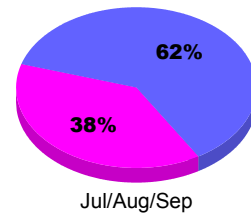

Membership Results
2011-2012

Membership
2010-2011

Month	Net Memb Goal	Actual New Memb	Actual Dropped Memb	Gain/Loss of Memb	Gain/Loss of Memb
Jul/Aug/Sep		56	-43	13	-18
Totals		56	-43	13	-18

Membership Results 2011-2012

Goal, New, Dropped, Gain/Loss

Comparison of Membership Gain/Loss

Current Year Compared to the Previous Year

Gender Comparison 2011-2012

Male Female